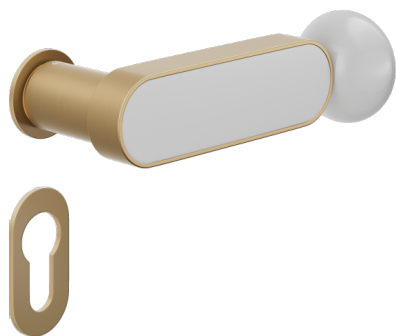

CS80Y-ARO+PSW

Unico
Ø 30 - 2 mm

Yale
BD80Y

ARO+PSW ARO+PSD ABN+PSD ANE+PSW ANE+PSD ABC+PSD AVP+PSD