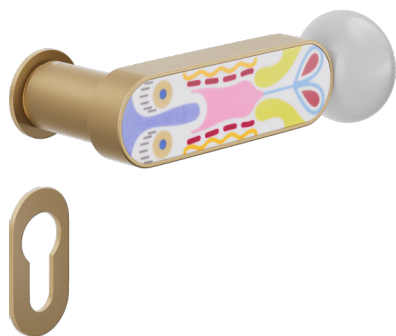

CS80Y-ARO+PSD

**Unico**  
Ø 30 - 2 mm

**Yale**  
BD80Y

ANE+PSW ANE+PSD ARO+PSW ARO+PSD ABN+PSD ABC+PSD AVP+PSD