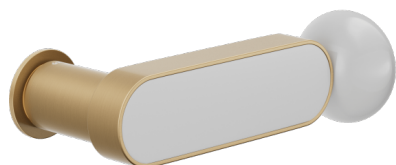

CS80T-ARO+PSW

Unico
Ø 30 - 2 mm

2413+A

ANE+PSW ANE+PSD ARO+PSW ARO+PSD ABN+PSD ABC+PSD AVP+PSD