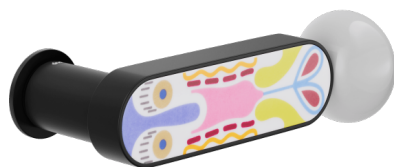

CS80T-ANE+PSD

Unico  
Ø 30 - 2 mm

2413+A

ANE+PSW ANE+PSD ARO+PSW ARO+PSD ABN+PSD ABC+PSD AVP+PSD