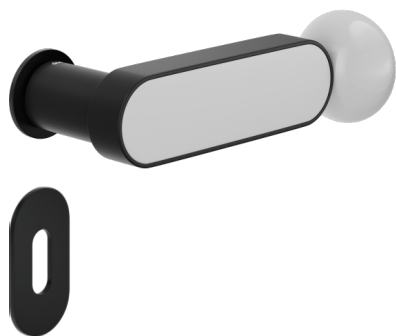

CS80P-ANE+PSW

**Unico**  
Ø 30 - 2 mm

**Patent**  
BD80P

ARO+PSW ARO+PSD ABN+PSD ANE+PSW ANE+PSD ABC+PSD AVP+PSD