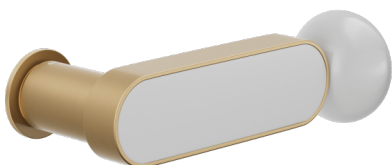

CS80-ARO+PSW

Unico
Ø 30 - 2 mm

ARO+PSW ARO+PSD ABN+PSD ANE+PSW ANE+PSD ABC+PSD AVP+PSD