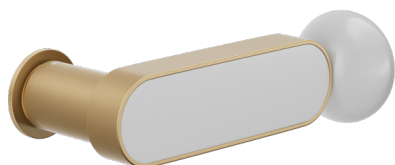

CS80-ARO+PSW

Unico
Ø 30 - 2 mm

ANE+PSW ANE+PSD ARO+PSW ARO+PSD ABN+PSD ABC+PSD AVP+PSD