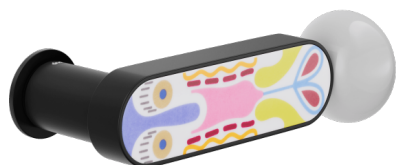

CS80-ANE+PSD

Unico
Ø 30 - 2 mm

ANE+PSW ANE+PSD ARO+PSW ARO+PSD ABN+PSD ABC+PSD AVP+PSD