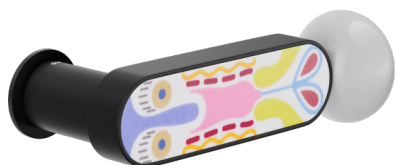

CS80-ANE+PSD

Unico
Ø 30 - 2 mm

ARO+PSW ARO+PSD ABN+PSD ANE+PSW ANE+PSD ABC+PSD AVP+PSD