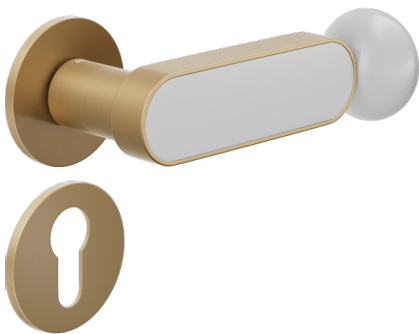

CS40Y-ARO+PSW :

Fine
Ø 50 - 4 mm

Yale
BD40Y

ARO+PSW ARO+PSD ABN+PSD ANE+PSW ANE+PSD ABC+PSD AVP+PSD