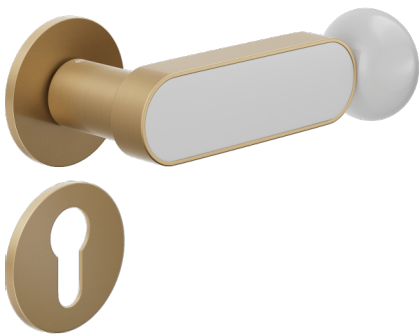

CS40Y-ARO+PSW :

**Fine**  
Ø 50 - 4 mm

**Yale**  
BD40Y

ARO+PSW ARO+PSD ABN+PSD ANE+PSW ANE+PSD ABC+PSD AVP+PSD