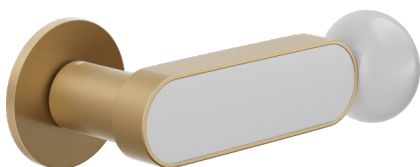

CS40-ARO+PSW

Fine  
Ø 50 - 4 mm

ARO+PSW ARO+PSD ABN+PSD ANE+PSW ANE+PSD ABC+PSD AVP+PSD