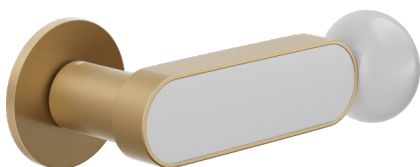

CS40-ARO+PSW

Fine
Ø 50 - 4 mm

ARO+PSW ARO+PSD ABN+PSD ANE+PSW ANE+PSD ABC+PSD AVP+PSD