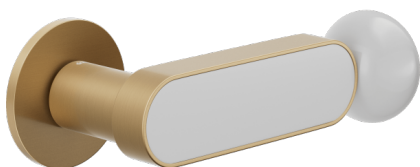

CS40-ARO+PSW

Fine
Ø 50 - 4 mm

ANE+PSW ANE+PSD ARO+PSW ARO+PSD ABN+PSD ABC+PSD AVP+PSD