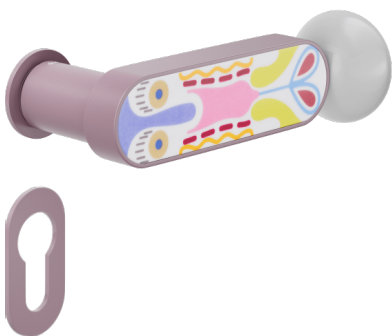

Selected product and finish: **CS80Y-AVP+PSD**

Rose

Hole

**Unico Round**  
Ø 30 - 2 mm

**Yale**  
BD80Y

Available finishes

**ANE+PSW ANE+PSD ARO+PSW ARO+PSD ABN+PSD ABC+PSD AVP+PSD**

Technical specifications