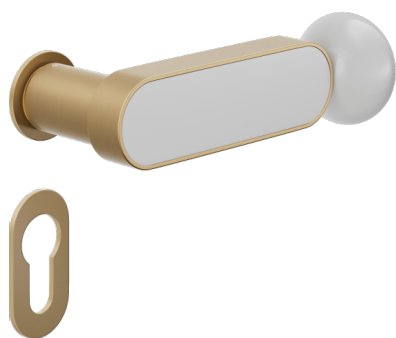

Selected product and finish: **CS80Y-ARO+PSW**

Rose

Hole

Unico Round
Ø 30 - 2 mm

Yale
BD80Y

Available finishes

ANE+PSW ANE+PSD ARO+PSW ARO+PSD ABN+PSD ABC+PSD AVP+PSD

Technical specifications