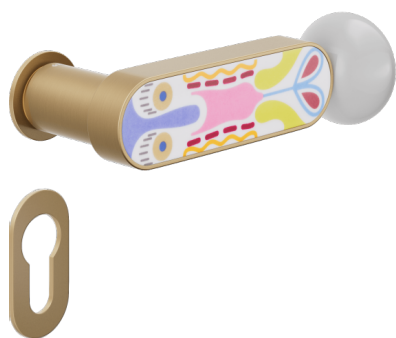

Selected product and finish: **CS80Y-ARO+PSD**

Rose

Unico Round
Ø 30 - 2 mm

Hole

Yale
BD80Y

Available finishes

Technical specifications