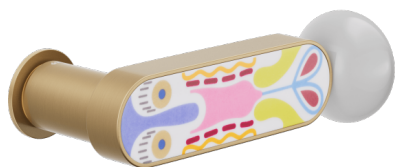

Selected product and finish: **CS80Y-ARO+PSD**

Rose

Hole

Unico Round
Ø 30 - 2 mm

Yale
BD80Y

Available finishes

ANE+PSW ANE+PSD ARO+PSW ARO+PSD ABN+PSD ABC+PSD AVP+PSD

Technical specifications