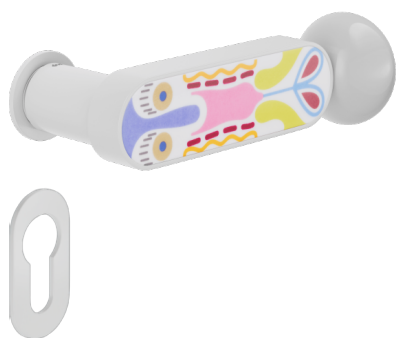

Selected product and finish: **CS80Y-ABN+PSD**

Rose

Unico Round
Ø 30 - 2 mm

Hole

Yale
BD80Y

Available finishes

Technical specifications