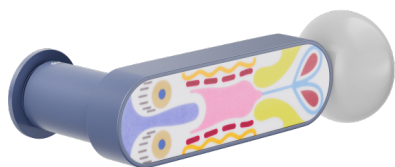

Selected product and finish: **CS80Y-ABC+PSD**

Rose

Hole

**Unico Round**  
Ø 30 - 2 mm

**Yale**  
BD80Y

Available finishes

**ANE+PSW ANE+PSD ARO+PSW ARO+PSD ABN+PSD ABC+PSD AVP+PSD**

Technical specifications