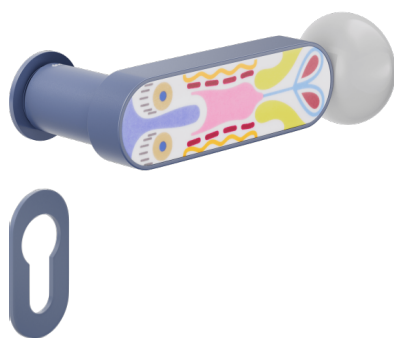

Selected product and finish: **CS80Y-ABC+PSD**

Rose

Unico Round
Ø 30 - 2 mm

Hole

Yale
BD80Y

Available finishes

Technical specifications