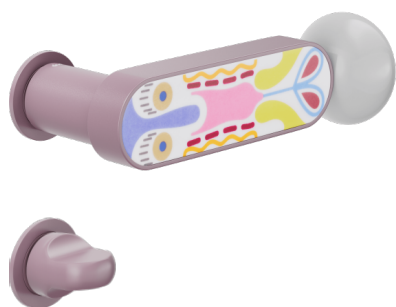

Selected product and finish: **CS80T-AVP+PSD**

Rose

Unico Round
Ø 30 - 2 mm

Hole

Turn & Release
2413+A

Available finishes

Technical specifications