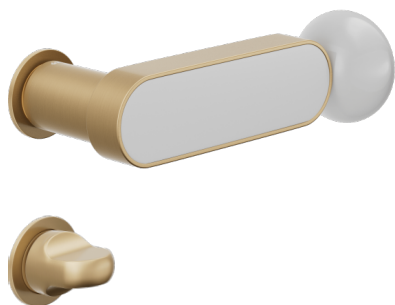

Selected product and finish: **CS80T-ARO+PSW**

Rose

Hole

**Unico Round**  
Ø 30 - 2 mm

**Turn & Release**  
2413+A

Available finishes

**ANE+PSW ANE+PSD ARO+PSW ARO+PSD ABN+PSD ABC+PSD AVP+PSD**

Technical specifications