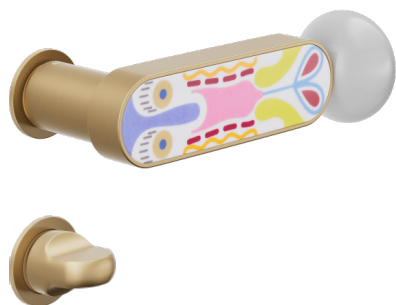

Selected product and finish: **CS80T-ARO+PSD**

Rose

Hole

**Unico Round**  
Ø 30 - 2 mm

**Turn & Release**  
2413+A

Available finishes

**ANE+PSW ANE+PSD ARO+PSW ARO+PSD ABN+PSD ABC+PSD AVP+PSD**

Technical specifications