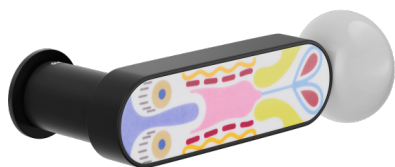

Selected product and finish: **CS80T-ANE+PSD**

Rose

Hole

**Unico Round**  
Ø 30 - 2 mm

**Turn & Release**  
2413+A

Available finishes

ANE+PSW ANE+PSD ARO+PSW ARO+PSD ABN+PSD ABC+PSD AVP+PSD

Technical specifications