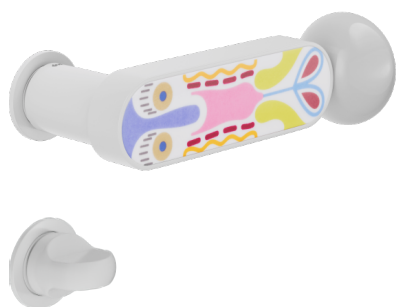

Selected product and finish: **CS80T-ABN+PSD**

Rose

Unico Round
Ø 30 - 2 mm

Hole

Turn & Release
2413+A

Available finishes

Technical specifications