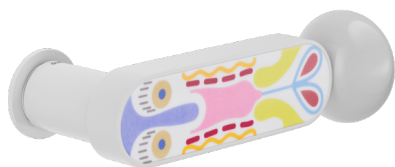

Selected product and finish: **CS80T-ABN+PSD**

Rose

Hole

Unico Round
Ø 30 - 2 mm

Turn & Release
2413+A

Available finishes

ANE+PSW ANE+PSD ARO+PSW ARO+PSD ABN+PSD ABC+PSD AVP+PSD

Technical specifications