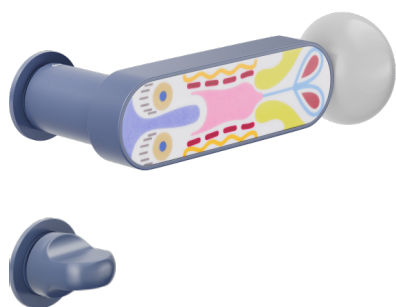

Selected product and finish: **CS80T-ABC+PSD**

Rose

Unico Round
Ø 30 - 2 mm

Hole

Turn & Release
2413+A

Available finishes

Technical specifications