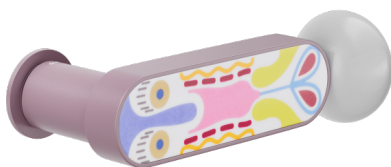

Selected product and finish: **CS80P-AVP+PSD**

Rose

Hole

Unico Round
Ø 30 - 2 mm

Patent
BD80P

Available finishes

ANE+PSW ANE+PSD ARO+PSW ARO+PSD ABN+PSD ABC+PSD AVP+PSD

Technical specifications