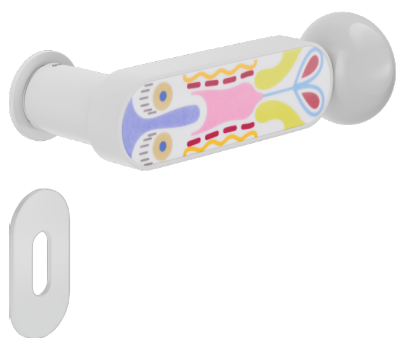

crisalide

Door handle on Unico rose and escutcheon

dnd

Selected product and finish: **CS80P-ABN+PSD**

Rose

Unico Round
Ø 30 - 2 mm

Hole

Patent
BD80P