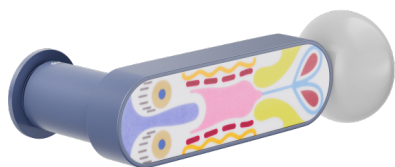

Selected product and finish: **CS80P-ABC+PSD**

Rose

Hole

Unico Round
Ø 30 - 2 mm

Patent
BD80P

Available finishes

ANE+PSW ANE+PSD ARO+PSW ARO+PSD ABN+PSD ABC+PSD AVP+PSD

Technical specifications