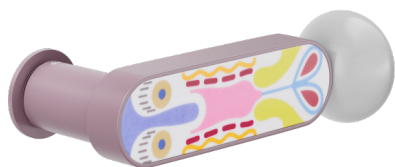

Selected product and finish: **CS80-AVP+PSD**

Rose

Hole

Unico Round
Ø 30 - 2 mm

Available finishes

ANE+PSW ANE+PSD ARO+PSW ARO+PSD ABN+PSD ABC+PSD AVP+PSD

Technical specifications