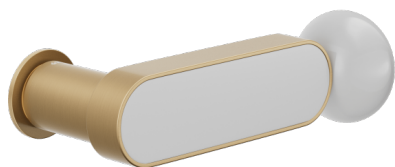

Selected product and finish: **CS80-ARO+PSW**

Rose

Hole

Unico Round
Ø 30 - 2 mm

Available finishes

ANE+PSW ANE+PSD ARO+PSW ARO+PSD ABN+PSD ABC+PSD AVP+PSD

Technical specifications