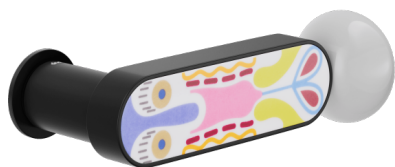

Selected product and finish: **CS80-ANE+PSD**

Rose

Hole

**Unico Round**  
Ø 30 - 2 mm

Available finishes

ANE+PSW ANE+PSD ARO+PSW ARO+PSD ABN+PSD ABC+PSD AVP+PSD

Technical specifications