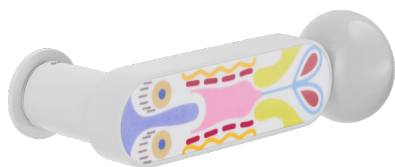

Selected product and finish: **CS80-ABN+PSD**

Rose

Hole

Unico Round
Ø 30 - 2 mm

Available finishes

ANE+PSW ANE+PSD ARO+PSW ARO+PSD ABN+PSD ABC+PSD AVP+PSD

Technical specifications