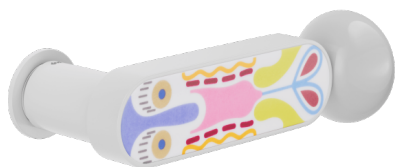

Selected product and finish: **CS80-ABN+PSD**

Rose

Unico Round
Ø 30 - 2 mm

Available finishes

ANE+PSW ANE+PSD ARO+PSW ARO+PSD ABN+PSD ABC+PSD AVP+PSD

Technical specifications