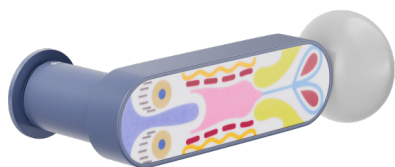

Selected product and finish: **CS80-ABC+PSD**

Rose

Unico Round
Ø 30 - 2 mm

Available finishes

ANE+PSW ANE+PSD ARO+PSW ARO+PSD ABN+PSD ABC+PSD AVP+PSD

Technical specifications