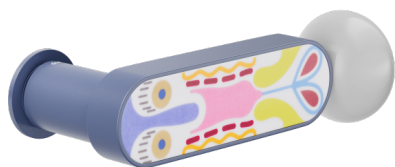

Selected product and finish: **CS80-ABC+PSD**

Rose

Hole

**Unico Round**  
Ø 30 - 2 mm

Available finishes

ANE+PSW ANE+PSD ARO+PSW ARO+PSD ABN+PSD ABC+PSD AVP+PSD

Technical specifications