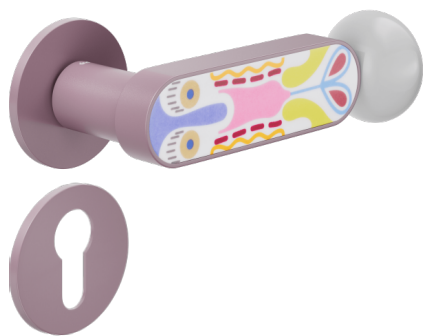

# crisalide

Door handle on rose with escutcheon Euro profile

# dnd

Selected product and finish: **CS40Y-AVP+PSD**

Rose

**Fine Round**  
Ø 50 - 4 mm

Hole

**Yale**  
BD40Y

Available finishes

Technical specifications