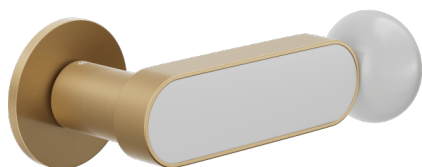

Selected product and finish: **CS40Y-ARO+PSW**

Rose

Hole

Fine Round
Ø 50 - 4 mm

Yale
BD40Y

Available finishes

ANE+PSW ANE+PSD ARO+PSW ARO+PSD ABN+PSD ABC+PSD AVP+PSD

Technical specifications