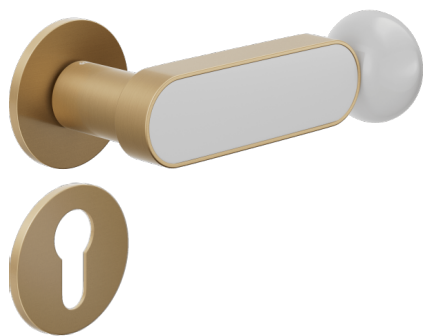

# crisalide

Door handle on rose with escutcheon Euro profile

# dnd

Selected product and finish: **CS40Y-ARO+PSW**

Rose

**Fine Round**  
Ø 50 - 4 mm

Hole

**Yale**  
BD40Y

Available finishes

Technical specifications