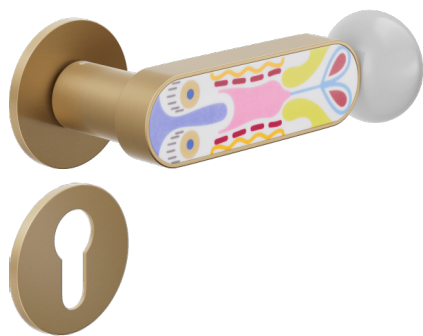

crisalide

Door handle on rose with escutcheon Euro profile

dnd

Selected product and finish: **CS40Y-ARO+PSD**

Rose

Fine Round
Ø 50 - 4 mm

Hole

Yale
BD40Y