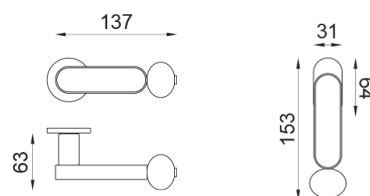

Technical specifications