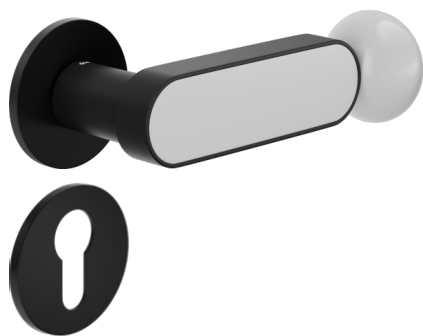

crisalide

Door handle on rose with escutcheon Euro profile

dnd

Selected product and finish: **CS40Y-ANE+PSW**

Rose

Fine Round
Ø 50 - 4 mm

Hole

Yale
BD40Y