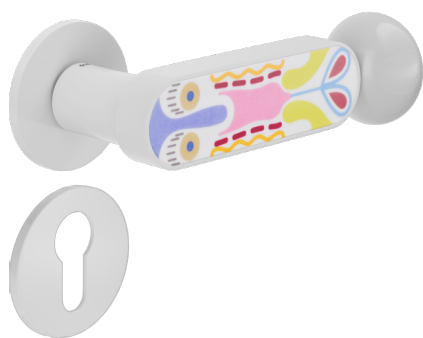

crisalide

Door handle on rose with escutcheon Euro profile

dnd

Selected product and finish: **CS40Y-ABN+PSD**

Rose

Fine Round
Ø 50 - 4 mm

Hole

Yale
BD40Y