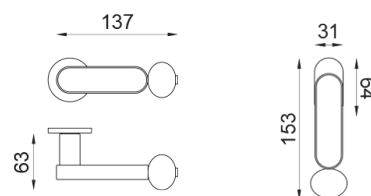

Technical specifications