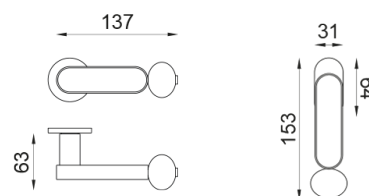

Technical specifications