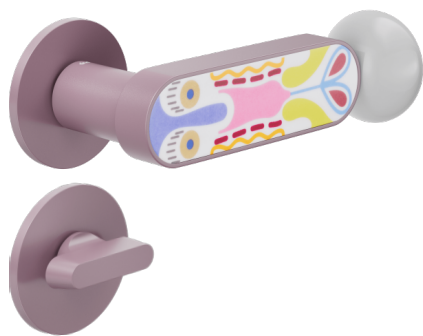

Selected product and finish: **CS40T-AVP+PSD**

Rose

**Fine Round**  
Ø 50 - 4 mm

Hole

**Turn & Release**  
RDN20+A

Available finishes

Technical specifications