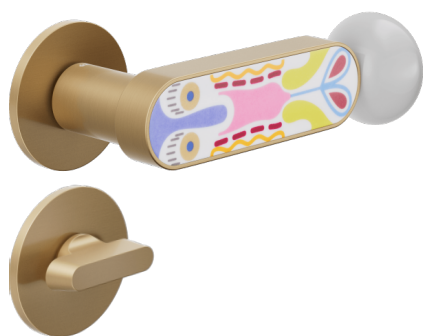

Selected product and finish: **CS40T-ARO+PSD**

Rose

**Fine Round**  
Ø 50 - 4 mm

Hole

**Turn & Release**  
RDN20+A

Available finishes

Technical specifications