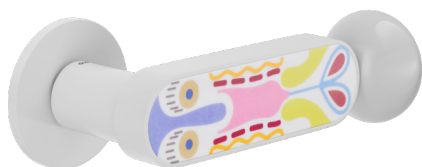

Selected product and finish: **CS40T-ABN+PSD**

Rose

Hole

**Fine Round**  
Ø 50 - 4 mm

**Turn & Release**  
RDN20+A

Available finishes

**ANE+PSW ANE+PSD ARO+PSW ARO+PSD ABN+PSD ABC+PSD AVP+PSD**

Technical specifications