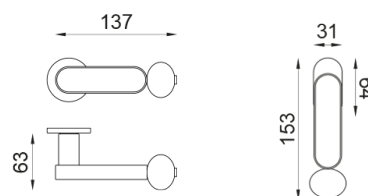

# crisalide

Door handle on rose with escutcheon Standard profile

# dnd

Selected product and finish: **CS40P-AVP+PSD**

Rose

**Fine Round**  
Ø 50 - 4 mm

Hole

**Patent**  
BD40P

Available finishes

Technical specifications