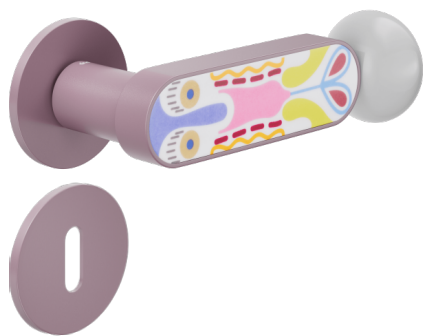

# crisalide

Door handle on rose with escutcheon Standard profile

# dnd

Selected product and finish: **CS40P-AVP+PSD**

Rose

**Fine Round**  
Ø 50 - 4 mm

Hole

**Patent**  
BD40P

Available finishes

Technical specifications