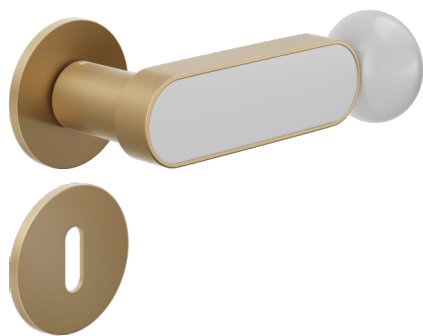

crisalide

Door handle on rose with escutcheon Standard profile

dnd

Selected product and finish: **CS40P-ARO+PSW**

Rose

Fine Round
Ø 50 - 4 mm

Hole

Patent
BD40P