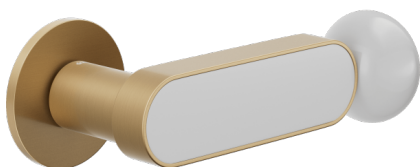

Selected product and finish: **CS40P-ARO+PSW**

Rose

Hole

Fine Round
Ø 50 - 4 mm

Patent
BD40P

Available finishes

ANE+PSW ANE+PSD ARO+PSW ARO+PSD ABN+PSD ABC+PSD AVP+PSD

Technical specifications