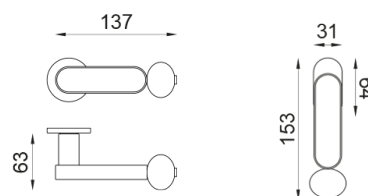

Technical specifications