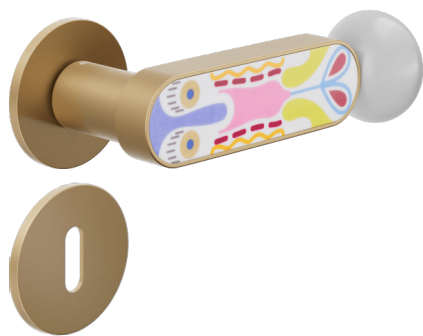

crisalide

Door handle on rose with escutcheon Standard profile

dnd

Selected product and finish: **CS40P-ARO+PSD**

Rose

Fine Round
Ø 50 - 4 mm

Hole

Patent
BD40P