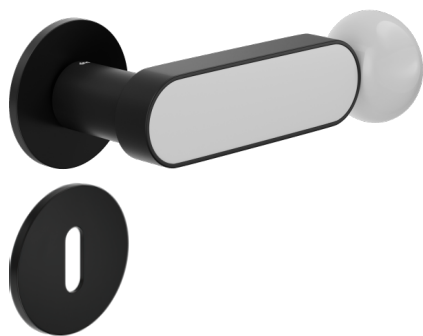

crisalide

Door handle on rose with escutcheon Standard profile

dnd

Selected product and finish: **CS40P-ANE+PSW**

Rose

Fine Round
Ø 50 - 4 mm

Hole

Patent
BD40P