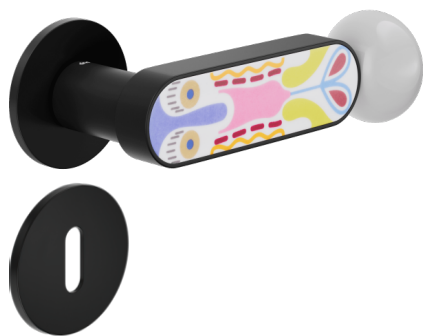

crisalide

Door handle on rose with escutcheon Standard profile

dnd

Selected product and finish: **CS40P-ANE+PSD**

Rose

Fine Round
Ø 50 - 4 mm

Hole

Patent
BD40P