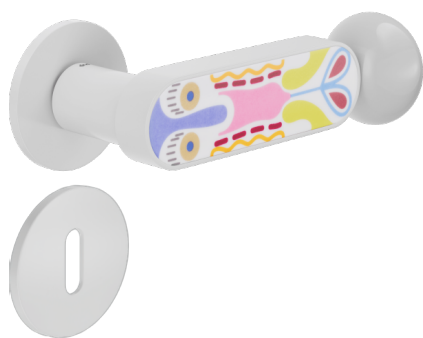

crisalide

Door handle on rose with escutcheon Standard profile

dnd

Selected product and finish: **CS40P-ABN+PSD**

Rose

Fine Round
Ø 50 - 4 mm

Hole

Patent
BD40P