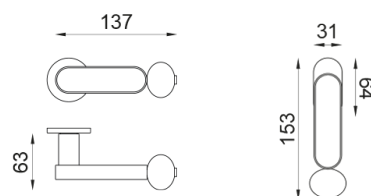

Technical specifications