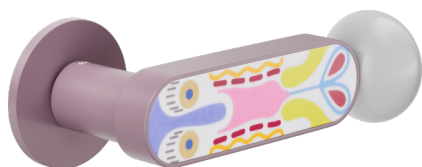

Selected product and finish: **CS40-AVP+PSD**

Rose

Fine Round
Ø 50 - 4 mm

Available finishes

ANE+PSW ANE+PSD ARO+PSW ARO+PSD ABN+PSD ABC+PSD AVP+PSD

Technical specifications