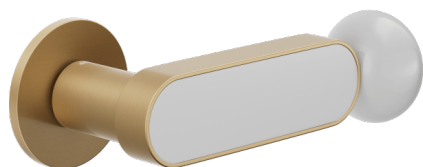

Selected product and finish: **CS40-ARO+PSW**

Rose

**Fine Round**  
Ø 50 - 4 mm

Hole

Available finishes

**ANE+PSW ANE+PSD ARO+PSW ARO+PSD ABN+PSD ABC+PSD AVP+PSD**

Technical specifications