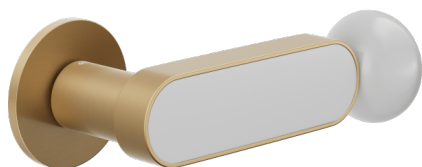

Selected product and finish: **CS40-ARO+PSW**

Rose

Fine Round
Ø 50 - 4 mm

Available finishes

ANE+PSW ANE+PSD ARO+PSW ARO+PSD ABN+PSD ABC+PSD AVP+PSD

Technical specifications