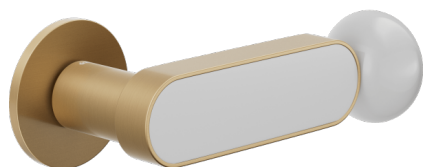

Selected product and finish: **CS40-ARO+PSW**

Rose

**Fine Round**  
Ø 50 - 4 mm

Hole

Available finishes

Technical specifications