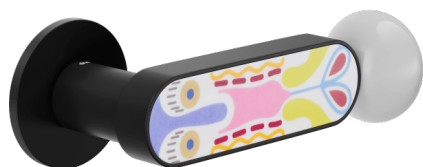

Selected product and finish: **CS40-ANE+PSD**

Rose

Fine Round
Ø 50 - 4 mm

Hole

Available finishes

Technical specifications