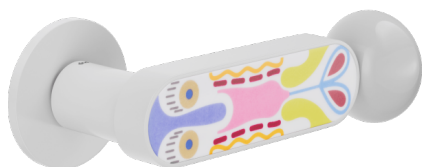

Selected product and finish: **CS40-ABN+PSD**

Rose

Fine Round
Ø 50 - 4 mm

Available finishes

Technical specifications