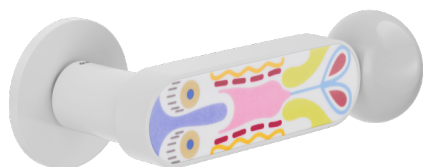

crisalide

Door handle on rose without escutcheon

dnd

Selected product and finish: **CS40-ABN+PSD**

Rose

Fine Round
Ø 50 - 4 mm

Hole

Available finishes