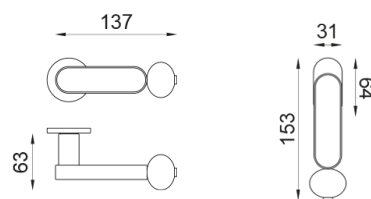

Technical specifications