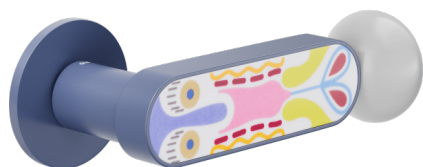

# crisalide

Door handle on rose without escutcheon

# dnd

Selected product and finish: **CS40-ABC+PSD**

Rose

Hole

**Fine Round**  
Ø 50 - 4 mm

Available finishes

Technical specifications

[info@dndhandles.it](mailto:info@dndhandles.it)  
T + 39 0365 899113