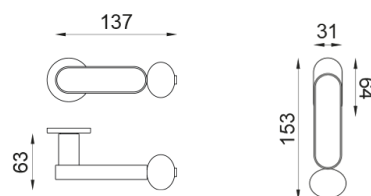

# dnd

Selected product and finish: **CS40-ABC+PSD**

Rose

Hole

**Fine Round**  
Ø 50 - 4 mm

Available finishes

Technical specifications

[info@dndhandles.it](mailto:info@dndhandles.it)  
T + 39 0365 899113